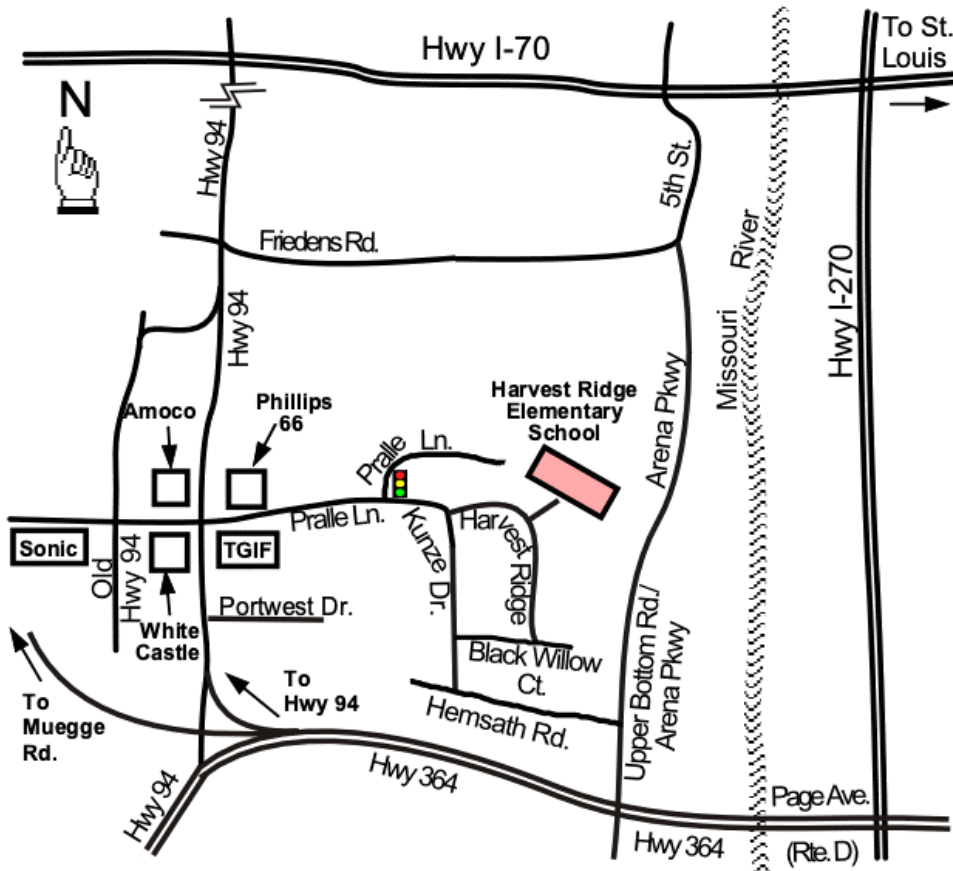

GIG SHEET

Harvest Ridge Elementary School

1220 Harvest Ridge Drive
St. Charles, MO 63303

Holiday Concert
December 20, 2024

When: Arrive by 1:30 p.m. for tuning and warm-up.
Concert begins at 2:00 p.m.

Parking: On the street or out of the way of buses. You may drop off equipment at the door and then park.

Entrance: Enter through the main school entrance. Store cases in the library and proceed to the backstage entrance on the left.

Cases: In the Library/Learning Center – to the right as you enter the school. After storing your instruments, go back toward the entrance and proceed up the ramp on the right to the back of the stage.

Bring: Music Stand, and stand light (just in case)
Chairs are provided

Wear: Festive holiday attire or blue band shirts and black or navy-blue pants or something similar.