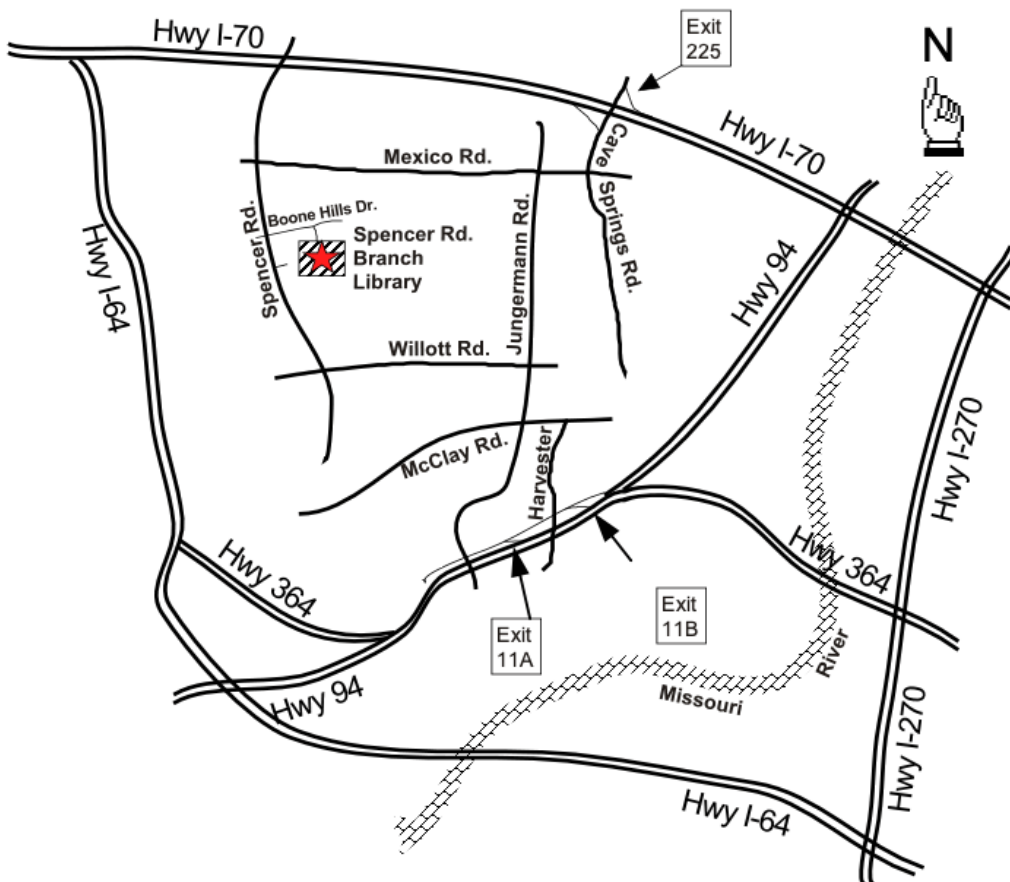

GIG SHEET
Spencer Road Branch Library
“Holiday Concert”
December 10, 2024
427 Spencer Rd, St Peters, MO 63376

When: 7-8 pm (6:30 pm-ready to tune/warm-up)

Audience: It is recommended that audience members register on the Library website to ensure a seat.

Where: St. Charles City-County Library, Spencer Road Branch

Parking: Park on the upper level which will take you directly into the top floor performance space with no steps. (From Spencer Road, turn on Boone Hills Drive which will take you to the suggested parking area.)

Bring/Cases: Music Stand and stand light (just in case). Chairs are provided.
There will be a room to store music cases across the hall from the performance space.