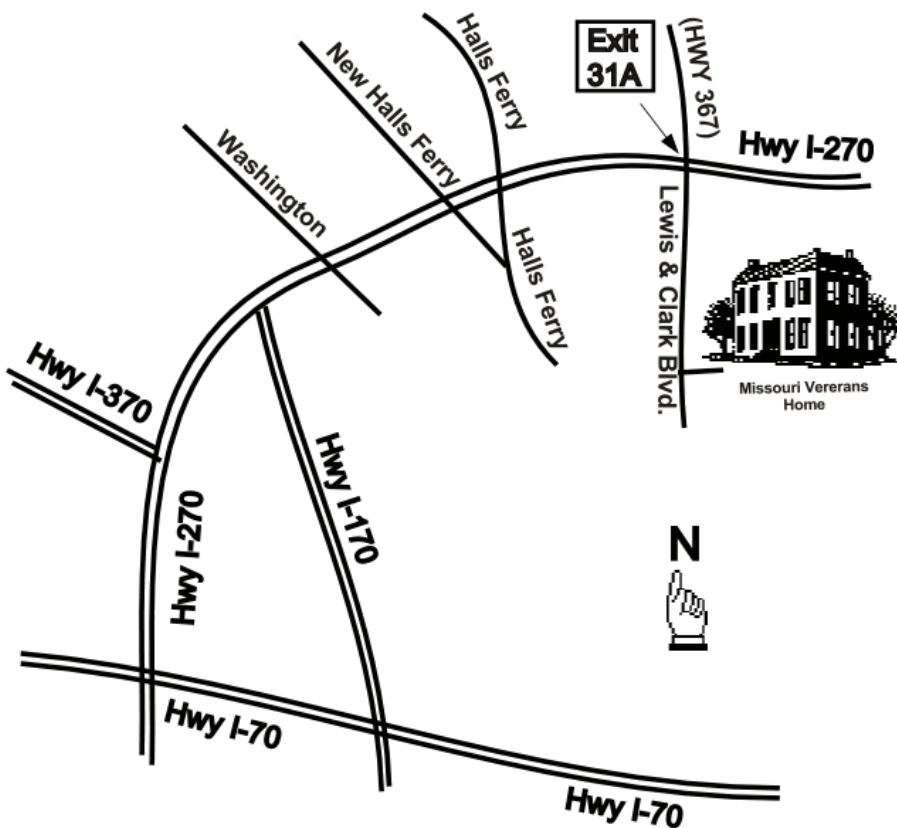

GIG SHEET

Missouri Veterans Home Holiday Concert

Tuesday, November 28, 2023

10600 Lewis and Clark Blvd., St. Louis, MO 63136

- When:** 7-8 pm (6:30 pm-ready to tune/warm-up)
- Where:** Missouri Veterans Home
10600 Lewis and Clark Blvd., St. Louis, MO 63136
(Once in the building, we perform in the dining hall on the left.)
- Parking:** Available around the building.
- Cases:** Cases may be stored in the Recreation Room down the hall.
- Bring:** Music stand and stand light (just in case). Chairs are provided

Wear: Festive Holiday attire for you (and your instrument)
OR Blue band shirts and black or navy-blue shorts, pants or skirt, or something similar.

Directions from I-270 North Take Exit 31A onto Rt-367 South toward St. Louis. Keep Right onto Lewis and Clark Blvd. Turn left toward Missouri Veterans Home.