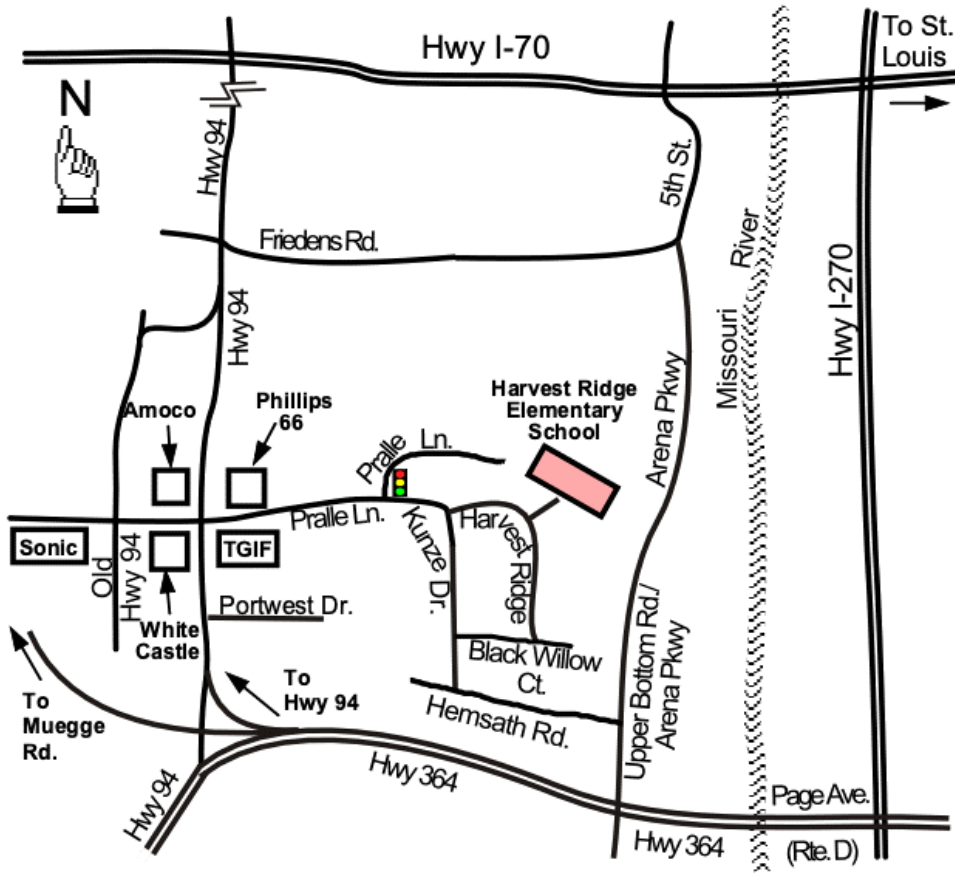

GIG SHEET

Harvest Ridge Elementary School
1220 Harvest Ridge Drive
St. Charles, MO 63303

Veterans Day Celebration
November 10, 2023

- When:** Arrive **BEFORE 8:30 a.m.** to avoid buses and drop-offs.
Special Note: Harvest Ridge is including the AHCB in a **breakfast** for the Veterans **at 8:30 a.m.**
9:30-10:30 am Concert/Celebration (9 am-ready to tune/warm up.)
- Parking:** On the street or in front of the school in the long bus lanes (pull to the front so others may park behind you.) Those with large instruments may drop off at the front of the school, but you must be out of the way by 8:30 a.m. to make way for the buses.
- Entrance:** Enter through the main school entrance. Store cases and proceed to the backstage entrance on the left.
- Cases:** In the Library/Learning Center – to the right as you enter the school. After storing your instruments, go back toward the entrance and proceed up the ramp on the right to the back of the stage.
- Bring:** Music Stand, and stand light (just in case)
Chairs are provided
- Wear:** Blue band shirts and black or navy-blue shorts, pants or skirt, or something similar.

Directions: From I-70, turn South on HWY 94 and LEFT on Pralle Ln (which will turn to the left). BUT go straight on Kunze at stoplight and then veer left to Harvest Ridge Drive. The School is on the left. (Tricky!)

From I-64, turn North on HWY 94 and RIGHT on Pralle Ln (which will turn to the Left). BUT go straight on Kunze at stoplight and then veer left to Harvest Ridge Drive. The School is on the left. (Tricky!)

From I-270 and Hwy 364, go west on Hwy 364/Rte. D/Page Ave. to Muegge Rd/Arena Pkwy. Turn Right and make an immediate Left turn on Hemsath Rd. Turn Right on Kunze and another Right on Black Willow Ct. Turn Left on Harvest Ridge Dr. The School will be on the Right.