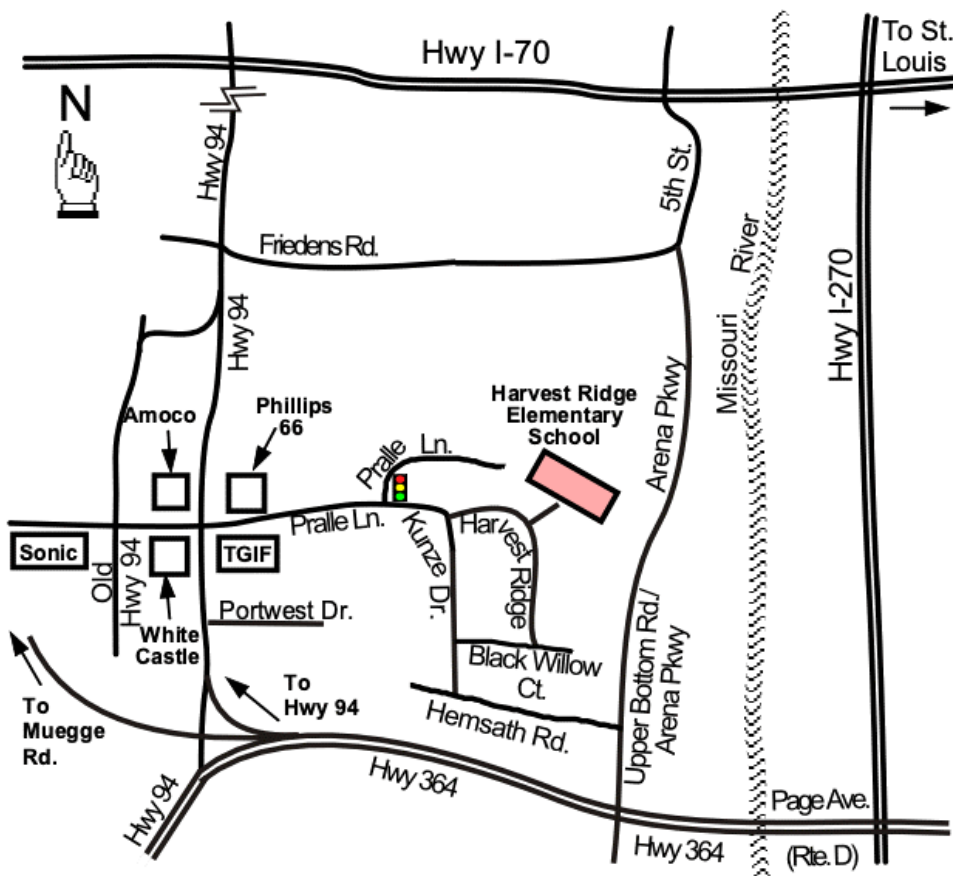

GIG SHEET

Harvest Ridge Elementary School

1220 Harvest Ridge Drive
St. Charles, MO 63303

Veterans Day Celebration

November 8, 2024

- When:** 8:15 a.m. Harvest Ridge is including the AHCB in a **breakfast** for the Veterans. (Optional)
Arrive/park BEFORE 8:30 a.m. to avoid buses and drop-offs.
9:00 a.m. ready to tune/warm up.)
9:20-Play before the program begins
9:30-10:30 am Veterans Program
- Parking:** On the street or in front of the school in the long bus lanes facing the building (pull to the front so others may park behind you.) Those with large instruments may drop off at the front of the school, but you must be out of the way by 8:30 a.m. to make way for the buses.
- Entrance:** **Enter** through the main school entrance.
Check-in at the desk, not kiosk.
Store cases in the library to the right.
Proceed to the backstage entrance.
- Cases:** In the Library/Learning Center – to the right as you enter the school. After storing your instruments, go back toward the entrance and proceed up the ramp on the right to the back of the stage.
- Bring:** Music Stand, and stand light (just in case)
Chairs are provided.
- Wear:** Blue band shirts and black or navy-blue pants or skirt, or something similar.

Directions: From I-70, turn South on HWY 94 and LEFT on Pralle Ln (which will turn to the Left). BUT go straight on Kunze at stoplight and then veer left to Harvest Ridge Drive. The school is on the left. (Tricky!)

From I-64, turn North on HWY 94 and RIGHT on Pralle Ln (which will turn to the Left). BUT go straight on Kunze at stoplight and then veer left to Harvest Ridge Drive. The school is on the left. (Tricky!)

From I-270 and Hwy 364, go west on Hwy 364/Rte. D/Page Ave. to Muegge Rd/Arena Pkwy. Turn Right and make an immediate Left turn on Hemsath Rd. Turn Right on Kunze and another Right on Black Willow Ct. Turn Left on Harvest Ridge Dr. The school will be on the Right.