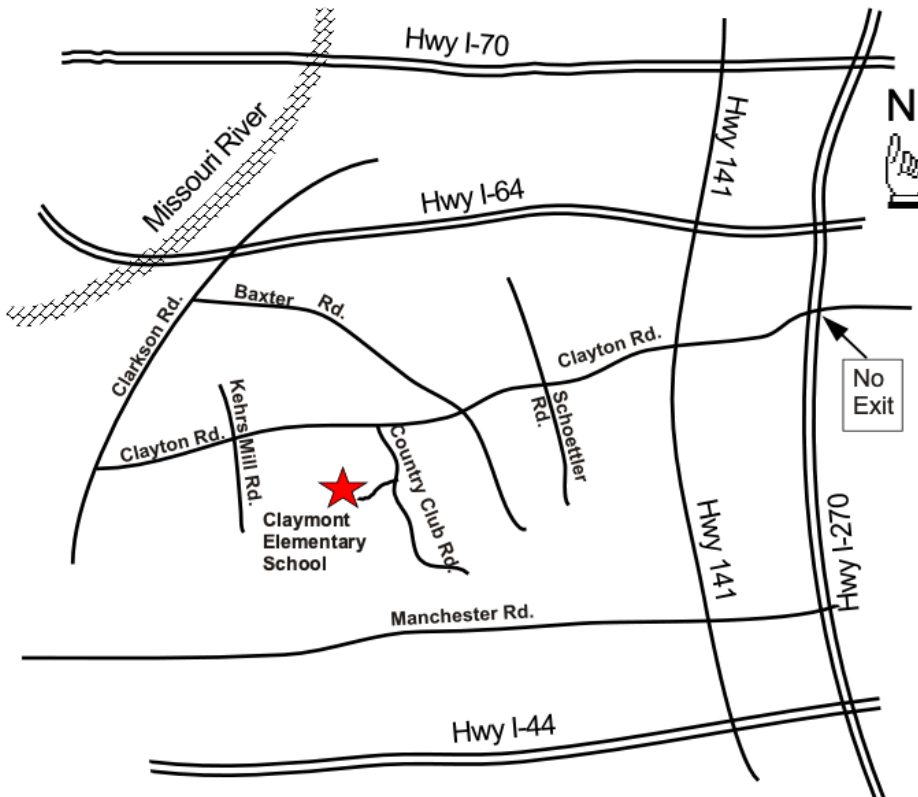

## GIG SHEET September 29, 2023

**Claymont Elementary School**  
**405 Country Club Drive**  
**Ballwin, MO 63011**

- What:** School Concerts - Indoor  
Two, 30 minute performances with 15 minutes in between to move children out and in.
- When:** 9:30 a.m. Band Load in time. Percussion may come at 9:05 am (Not earlier, please-busses)  
First Concert - 10:00-10:30 a.m.  
Break - 15 minutes  
Second Concert - 10:45-11:15 a.m.
- Parking:** Park in the back parking lot (via the left side) at the rear of the building behind the gymnasium.  
**!!** Park along the curb on the left where the trees are or along the back of the building to avoid children going to recess upon departure. Do not park near the playground!
- Entrance:** Walk up the side of the building to the side entrance. There is a ramp on the side of the building for large loads.  
Percussionists enter through the double doors directly into the gym.  
Brass and Wind players go a little farther to single door to drop off cases in orchestra room, then proceed to gymnasium down the hall and to the left.
- Cases:** Orchestra room, #400, 2<sup>nd</sup> room on the right
- Wear:** Blue band shirts and black or navy-blue shorts, pants or skirt, or something similar.
- Bring:** Music stand and stand light (just in case) Chairs are provided.

**Note: Map is not to scale.** Country Club Dr. is 2.5 miles from 141. It is generally the fastest route.

**Directions: From I-70 or I-64:** Take 141 South and make a slight right exit to S. Woods Mill Road. From Woods Mill Rd, turn right on Clayton Road. From Clayton Road, turn left onto Country Club Drive. Pass one street. The school will be on the right.

**From I-44:** Take 141 North to Clayton Road. Turn left on Clayton Road. From Clayton Road, turn left onto Country Club Drive. Pass one street. The school will be on the right.