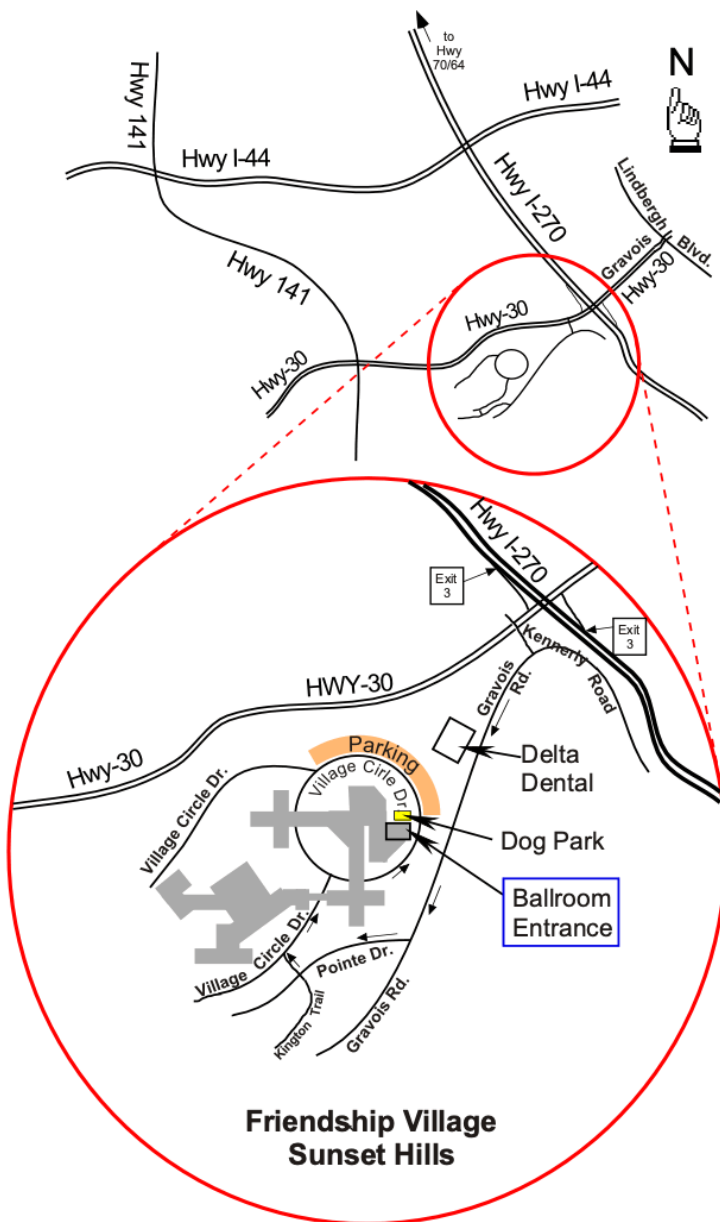

Friendship Village Sunset Hills

12503 Village Circle Dr.

Sunset Hills, MO 63127

August 27, 2024

6:30 pm ready to tune/warm-up

7-8 pm Concert in the Ballroom

Parking: Following the signs to the Ballroom around back, you may park in guest or staff places or in any space that is not marked reserved.

Bring: Music stand and stand light (just in case). Chairs are provided.