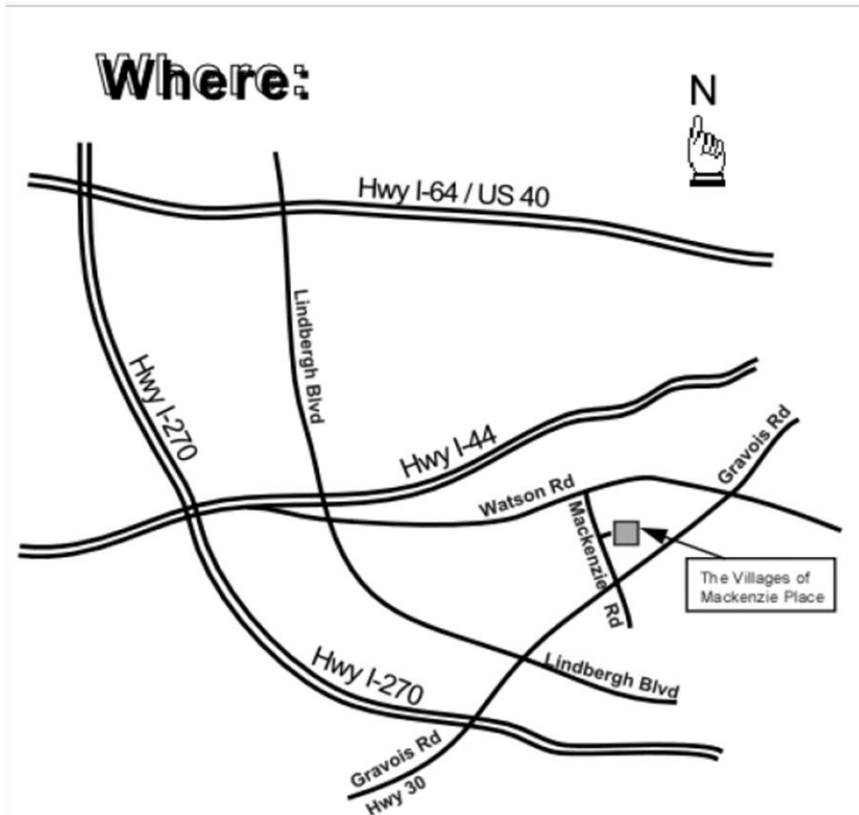

GIG SHEET

The Village at Mackenzie Place

August 22, 2023

Concert - Indoor

When: Tuesday, August 22, 2023
7-8 pm (6:30 pm-ready to tune/warm-up)

Where: The Village at Mackenzie Place
8520 Mackenzie Rd, Affton, MO 63123
(Once in the building, veer to the right and the large community room is down the hall on the right.)

Parking: Parking around the building is tight. You may want to carpool.