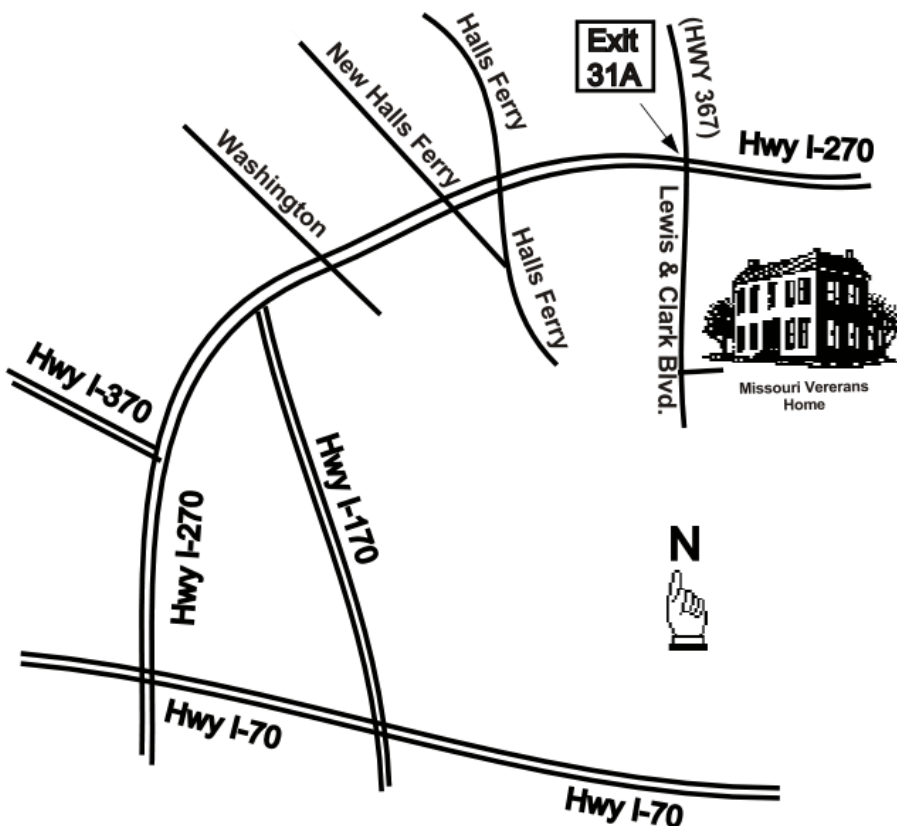

GIG SHEET

Missouri Veterans Home Family Fair

Saturday, June 29, 2024

10600 Lewis and Clark Blvd., St. Louis, MO 63136

- When:** 1:30 pm-ready to tune/warm-up. Concert 2-3 pm
- Where:** **Indoor:** Once in the building, go to the left where we will perform in the Dining Hall.
- Parking:** Available around the building.
- Cases:** Cases may be stored in the Recreation Room down the second hall on your right from the front of the building. The room is the first one on the left in that hallway.
- Bring:** Music stand and stand light (just in case). Chairs are provided.

Wear: Festive Patriotic attire for you (and your instrument)
OR Blue band shirts and black or navy-blue shorts, pants or skirt, or something similar.

Directions from I-270 North-East/West Take Exit 31 onto MO-367 South (Lewis and Clark Blvd). Turn left into Missouri Veterans Home.