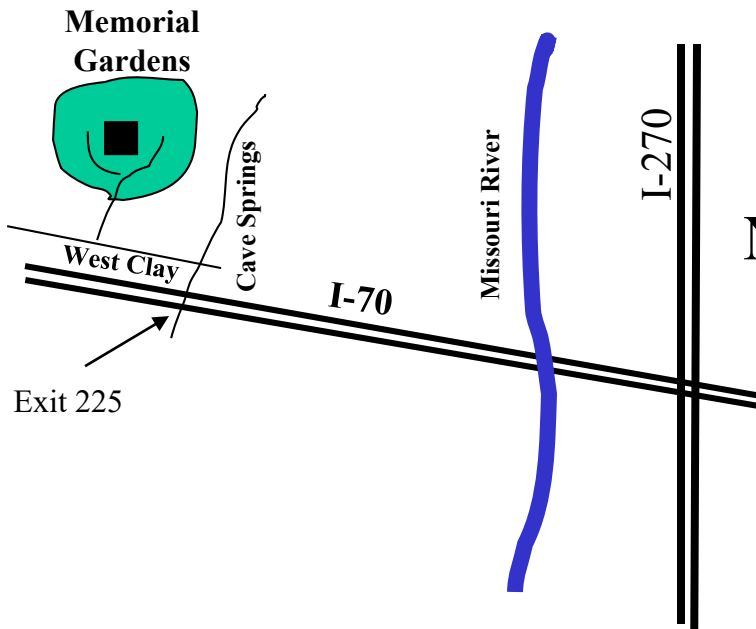

St. Charles Memorial Gardens

3950 West Clay, St. Charles, MO 63301

When:

Ready Time:

Bring:

Directions:

- West on I-70 to Cave Springs Rd (Exit 225)
- North on Cave Springs to West Clay (first stop light north of Hwy I-70).
- Left on West Clay to St. Charles Memorial Garden on the right (Approx. 0.2 miles)
- You will be directed where to go when you pull into the main entrance. Let them know you are with the band.

We will be playing under the band tent to the west of the main tent. In the event of rain, we'd expect to move to the porch on the side of the memorial center building.

We play before and after the ceremony which starts at 2PM. We will also play "Space Force March" / "Armed Forces Salute" during the ceremony.